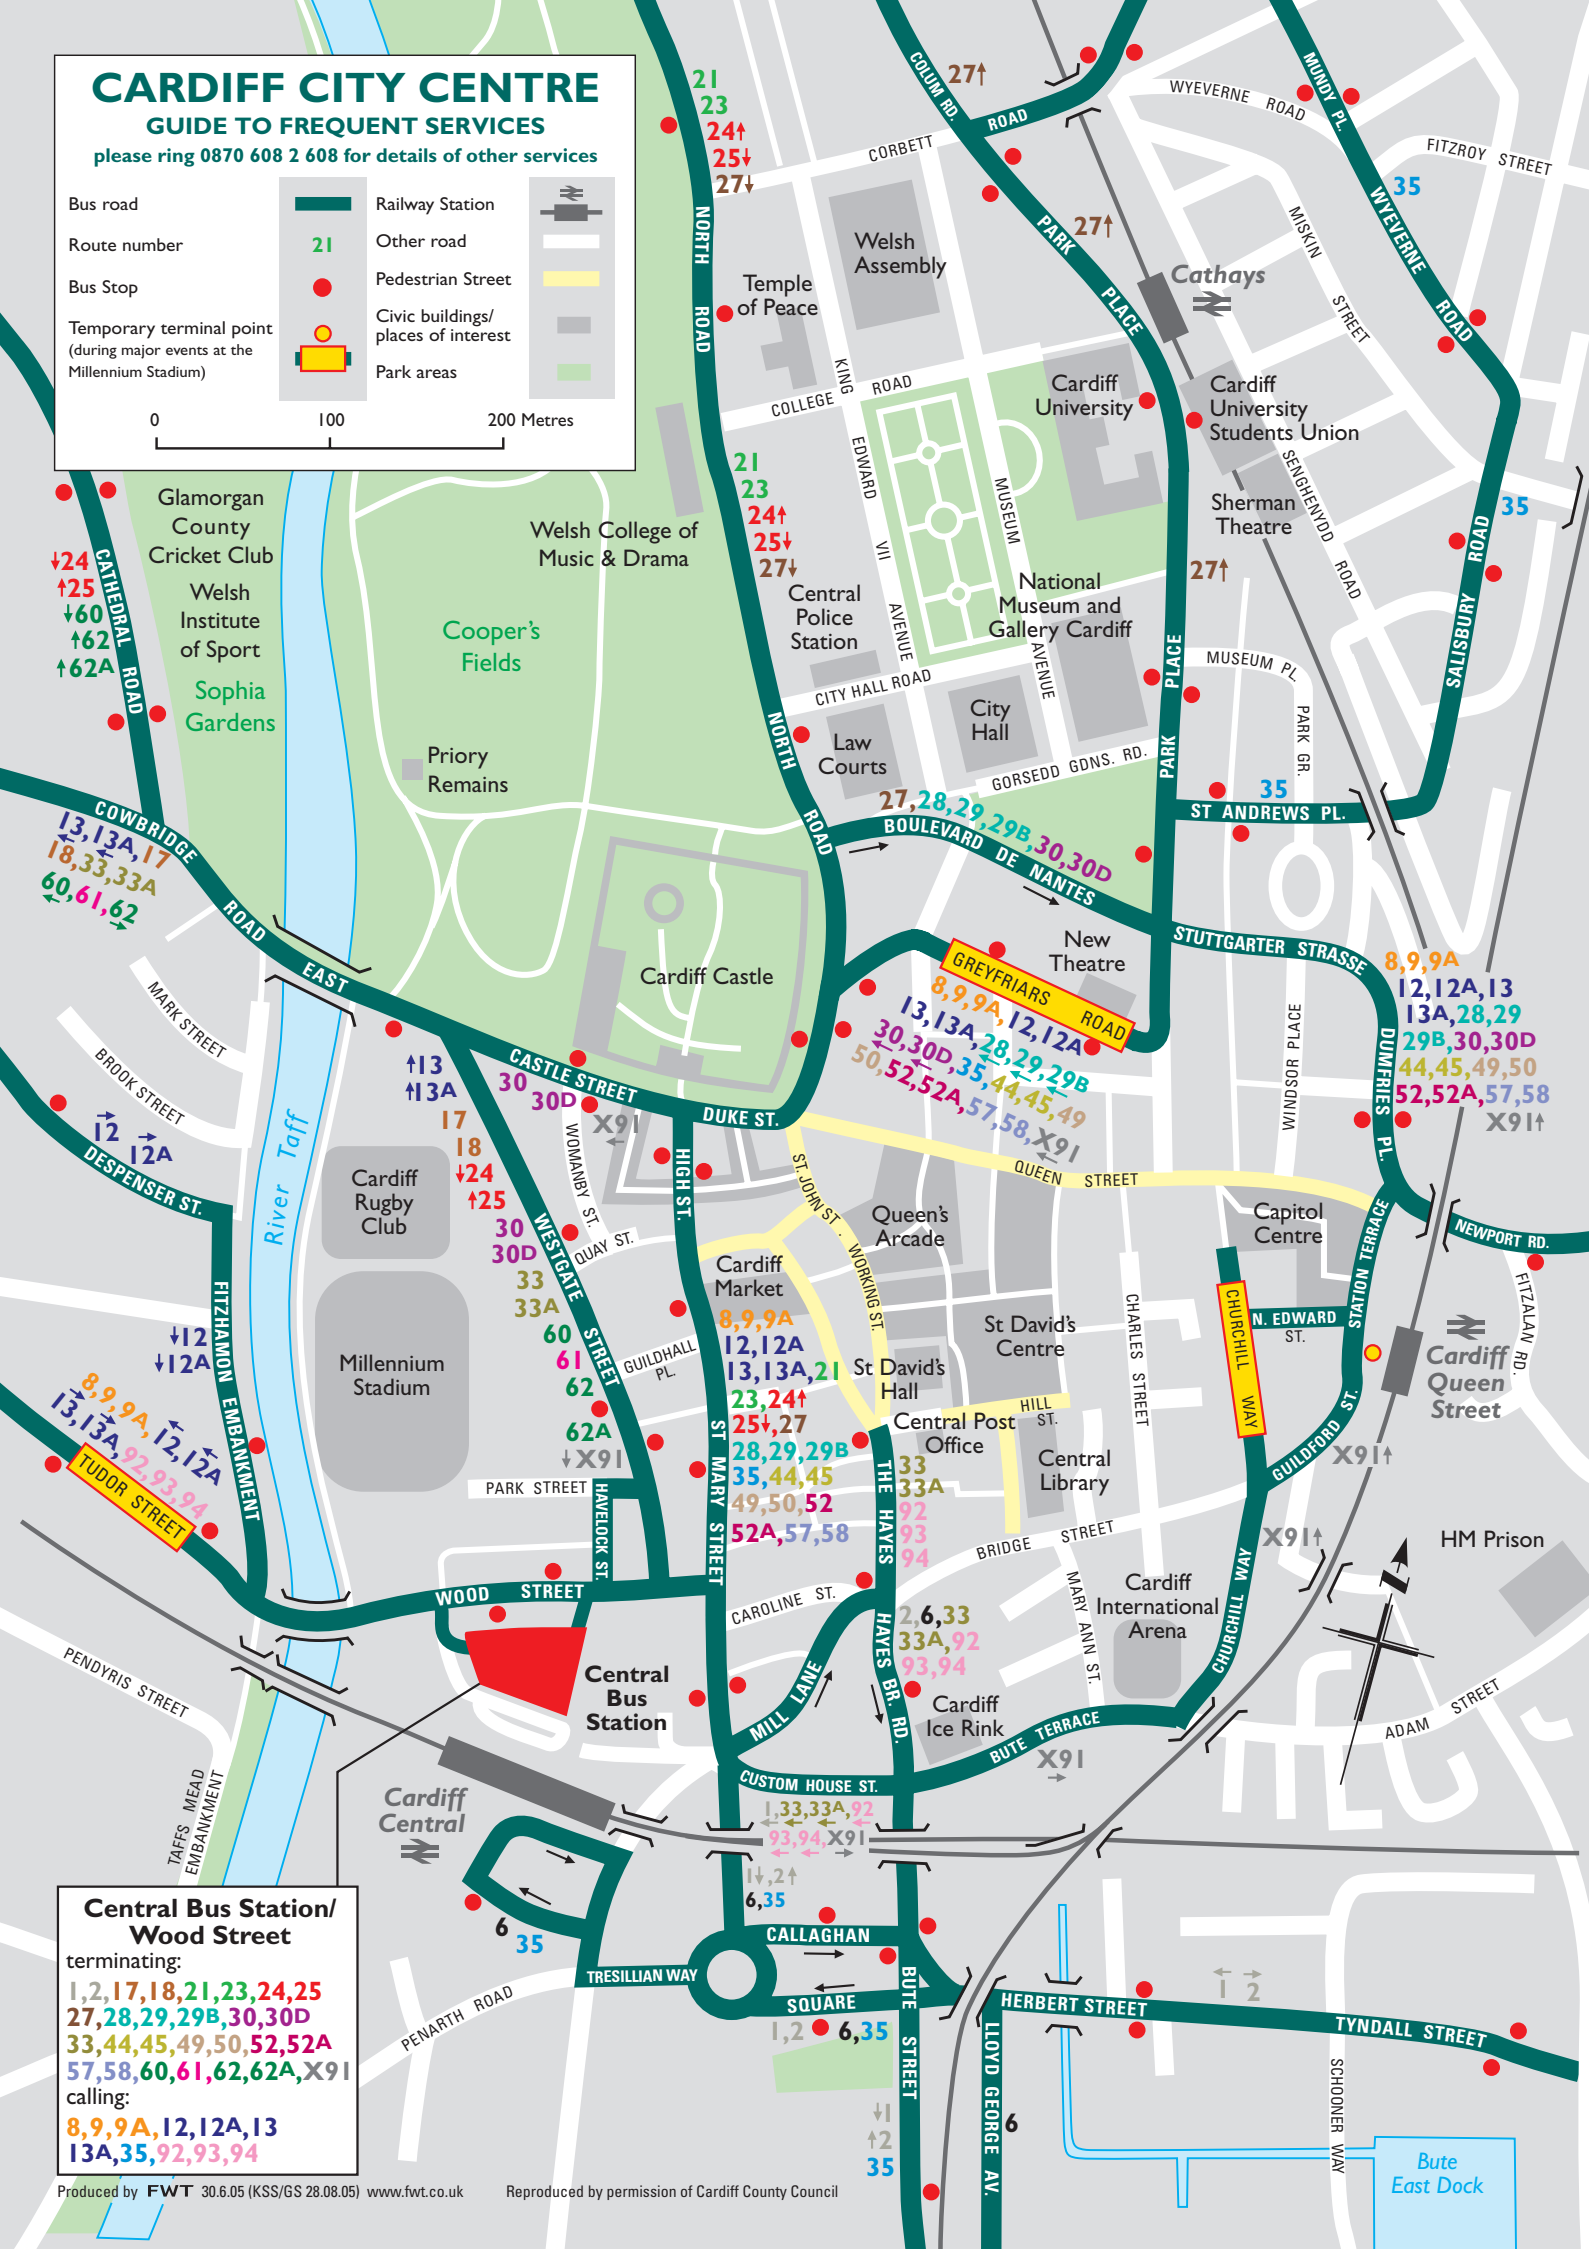

CARDIFF CITY CENTRE

GUIDE TO FREQUENT SERVICES

please ring 0870 608 2 608 for details of other services

Bus road		Railway Station	
Route number	21	Other road	
Bus Stop		Pedestrian Street	
Temporary terminal point (during major events at the Millennium Stadium)		Civic buildings/ places of interest	
		Park areas	

0 100 200 Metres

**Central Bus Station/
Wood Street**
terminating:
1,2,17,18,21,23,24,25
27,28,29,29B,30,30D
33,44,45,49,50,52,52A
57,58,60,61,62,62A,X91
calling:
8,9,9A,12,12A,13
13A,35,92,93,94